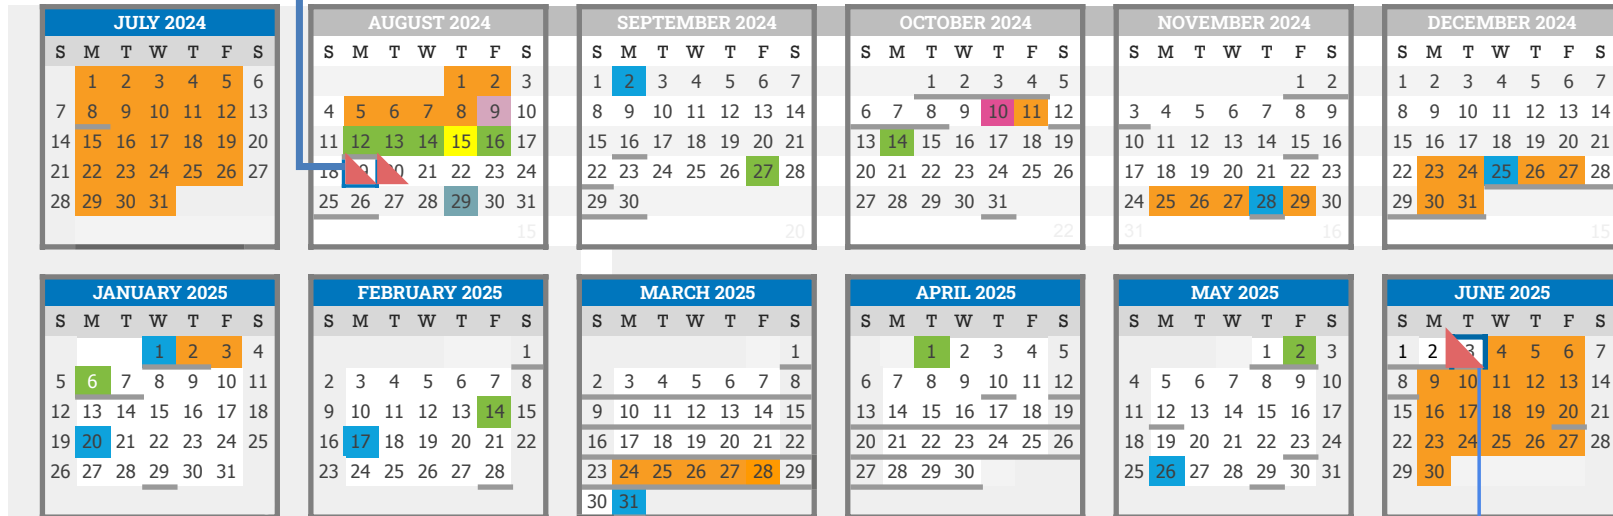

## Swigert International School 2024-25 School Year Calendar

FIRST DAY  
OF SCHOOL

**Planning Day Key**

**IB TEACHER PLANNING - no students**

Aug. 9

**PROFESSIONAL DAYS - no students**

Aug. 12-16, Sept 27, Oct 14, Jan 6, Feb 14, April 1, May 2

**MEET THE TEACHER NIGHT**

August 15

**HALF DAY**

August 19 & 20 - Half Day with students and half day assessments. Early Release  
June 2 - Last day of School. Early Release

**BACK TO SCHOOL NIGHT**

August 29

**FAMILY CONFERENCE DAY**

**VACATION/NO CLASSES**

**HOLIDAY/NO CLASSES**

- Labor Day - Sept. 2
- Thanksgiving Day - Nov. 28
- New Year's Day - Jan. 1
- Dr. Martin Luther King Jr. Day - Jan. 20
- Presidents' Day - Feb. 17
- Cesar Chavez Day - March 31
- Memorial Day - May 26
- Juneteenth - June 19

**HOLIDAYS AND OBSERVANCES**

Days are marked as underlined: full list available here.

**SEMESTER DATES**

- 1** BEGINS Aug. 19
- ENDS Dec. 20
- 2** BEGINS Jan. 7
- ENDS June 3

**STUDENT REPORT DAYS**

174.5 **Total Days**