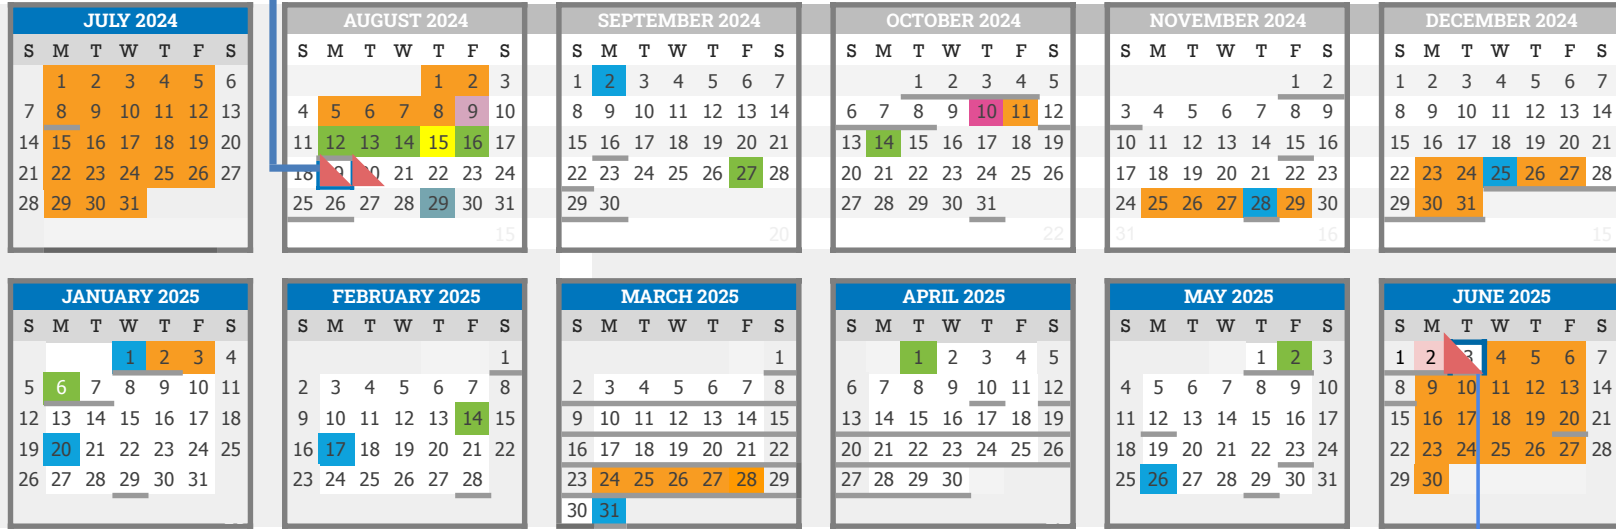

## Swigert International School 2024-25 School Year Calendar

FIRST DAY  
OF SCHOOL

**Planning Day Key**

IB TEACHER PLANNING - no students

Aug. 9

PROFESSIONAL DAYS - no students

Aug. 12-16, Sept 27, Oct 14, Jan 6, Feb 14, April 1, May 2

MEET THE TEACHER NIGHT

August 15

HALF DAY

August 19 & 20 - Half Day with students and half day assessments. Early Release

June 3 - Last day of School for ECE-4th. Early Release

BACK TO SCHOOL NIGHT

August 29

FAMILY CONFERENCE DAY

LAST DAY FOR 5TH GRADE

June 2

VACATION/NO CLASSES

HOLIDAY/NO CLASSES

Labor Day - Sept. 2

Thanksgiving Day - Nov. 28

New Year's Day - Jan. 1

Dr. Martin Luther King Jr. Day - Jan. 20

Presidents' Day - Feb. 17

Cesar Chavez Day - March 31

Memorial Day - May 26

Juneteenth - June 19

**HOLIDAYS AND OBSERVANCES**

Days are marked as underlined: full list available here.